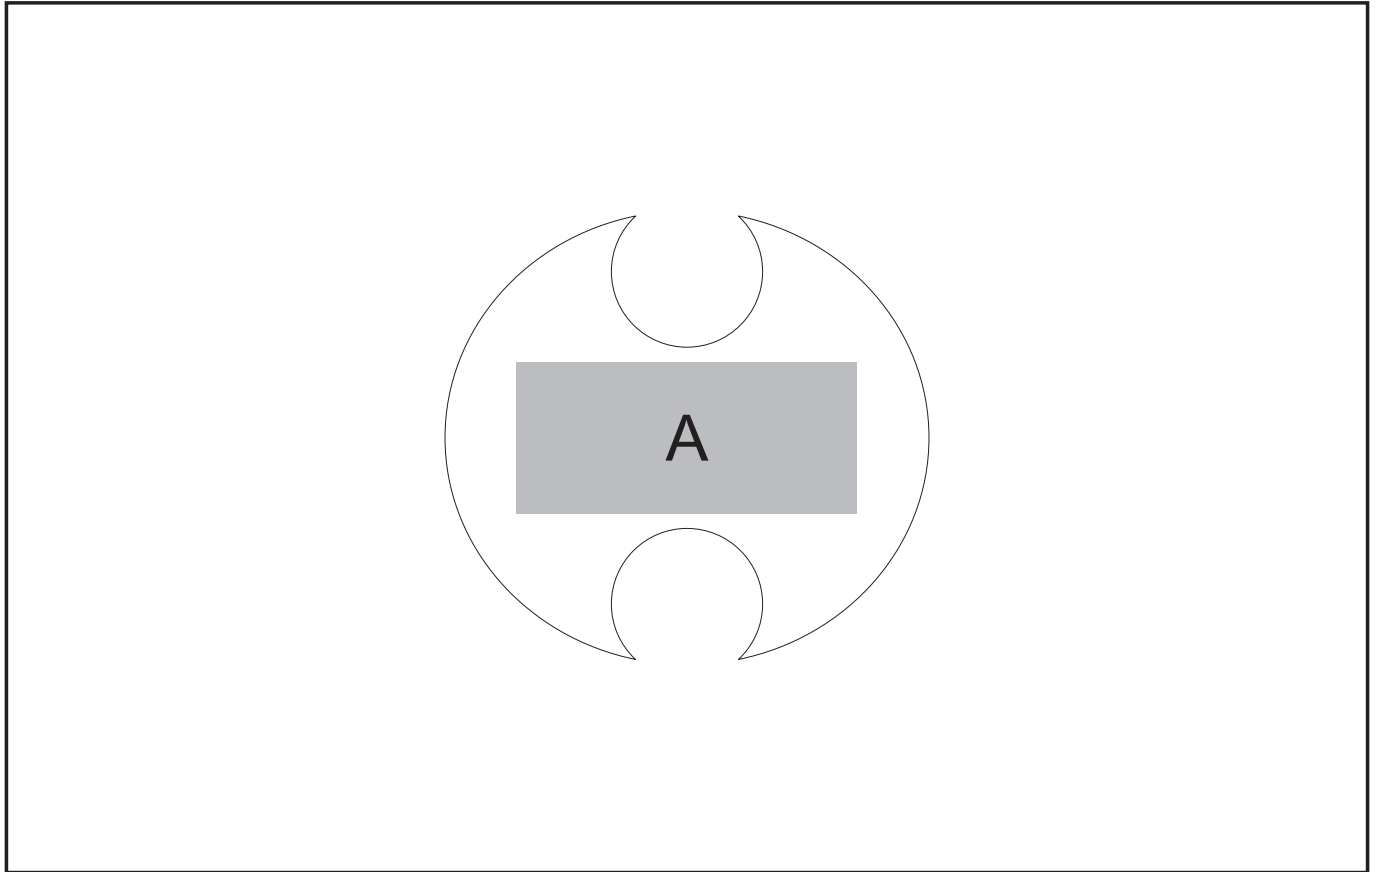

GF-AC-661-B

Andy Cartwright Topsy-Turvy - Snack Bowl

Need to know:

- Includes 1-Position Laser Engrave (setup fee applies)

Branding Options:

Position A

1. Laser Engrave (LC) - Tone on tone
  Size: 45mm wide x 20mm high